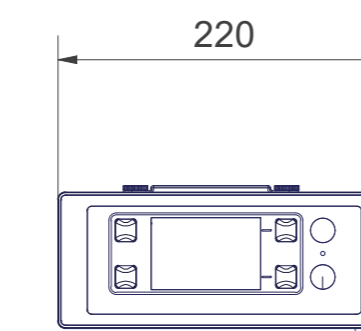

LS-Z
Shaker

LS-Z
Power Cube

LS-Z
Controller

Lab Shaker
LS-Z

Kuhner Kelvin+

Kuhner Kelvin+
Stapeladapter