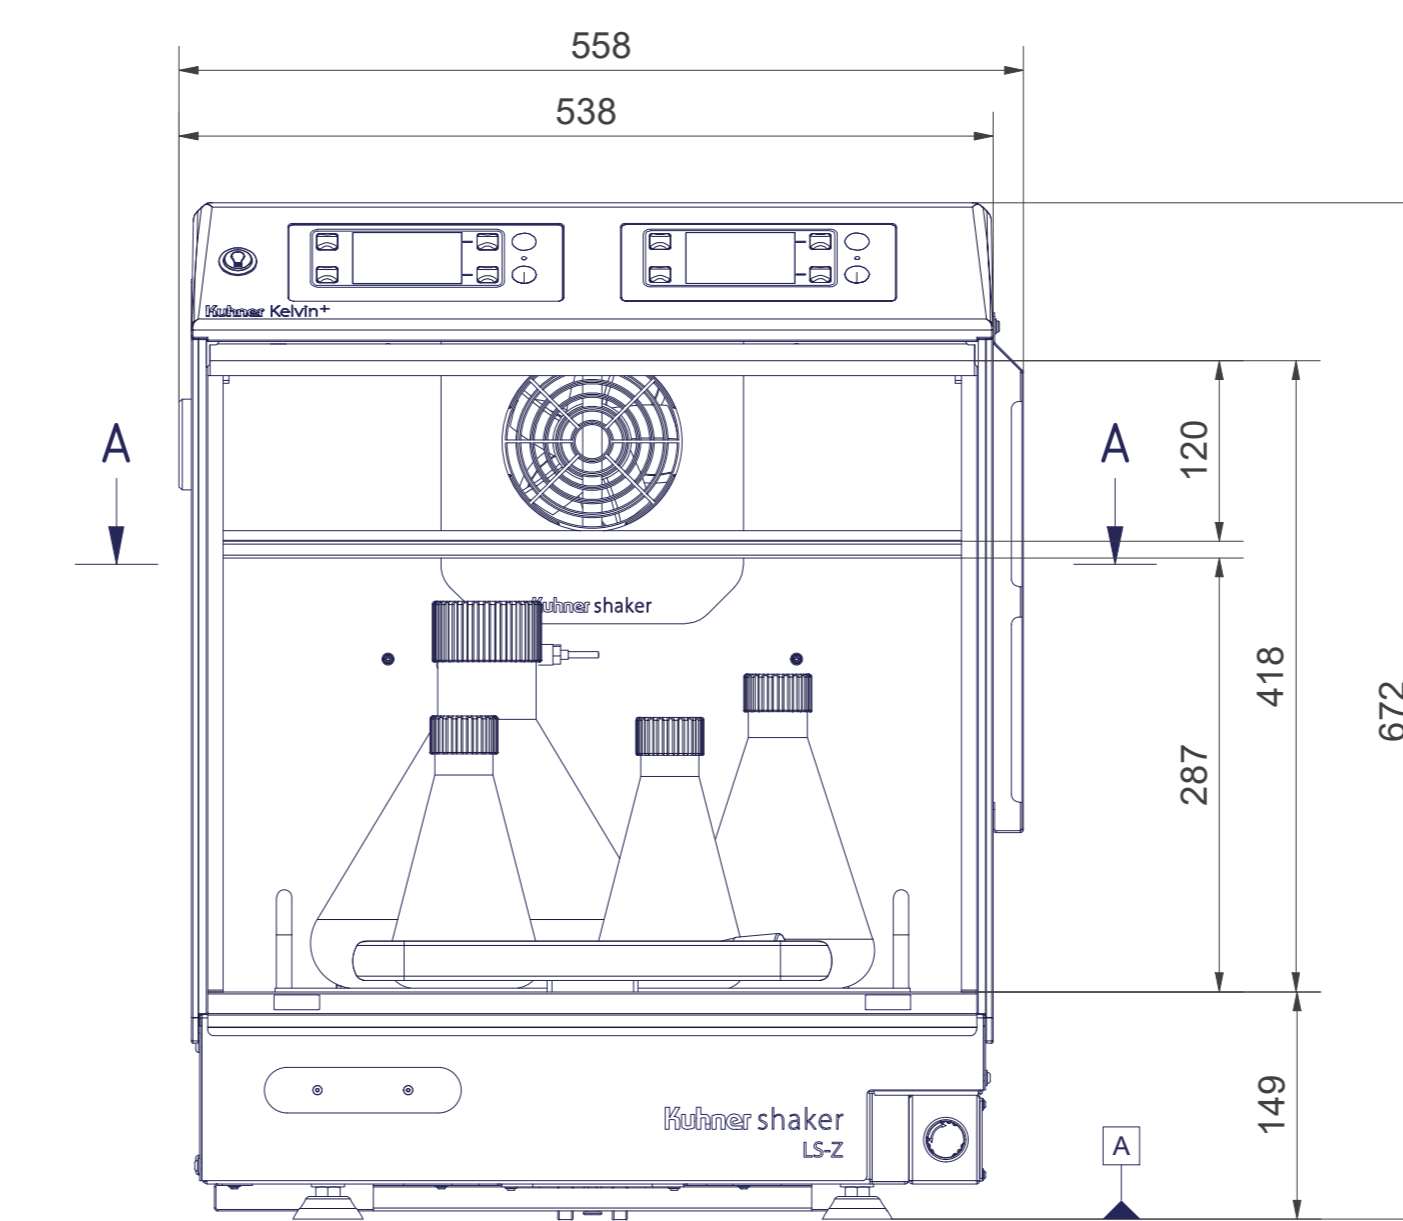

LS-Z
Shaker

LS-Z
Power Cube

LS-Z
Controller

Lab Shaker
LS-Z

Kuhner Kelvin+

Kuhner Kelvin+
Stapeladapter