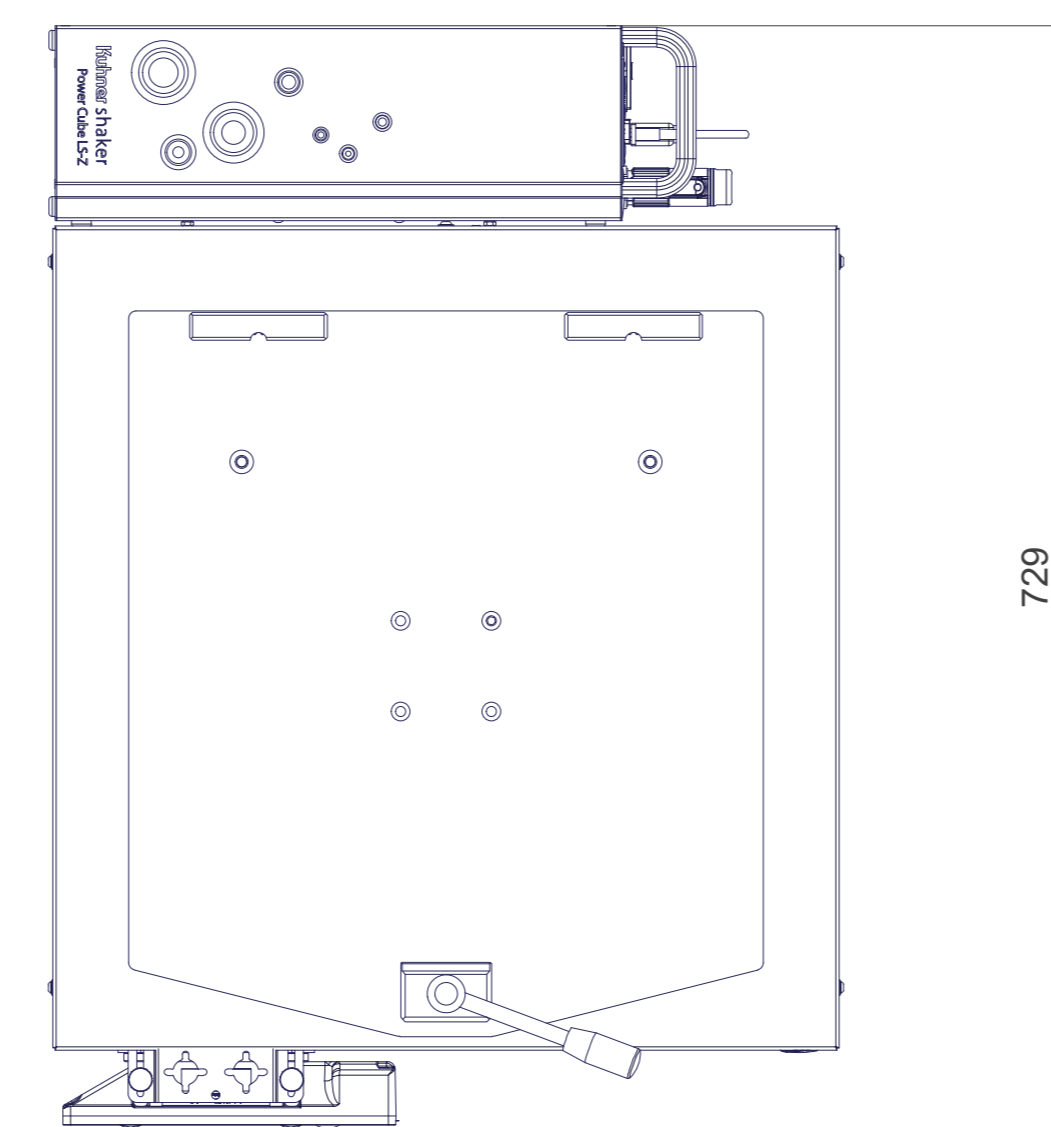

LS-Z
Shaker

LS-Z
Power Cube

LS-Z
Controller

Lab Shaker
LS-Z

Kuhner Kelvin+

Kuhner Kelvin+
Stapeladapter