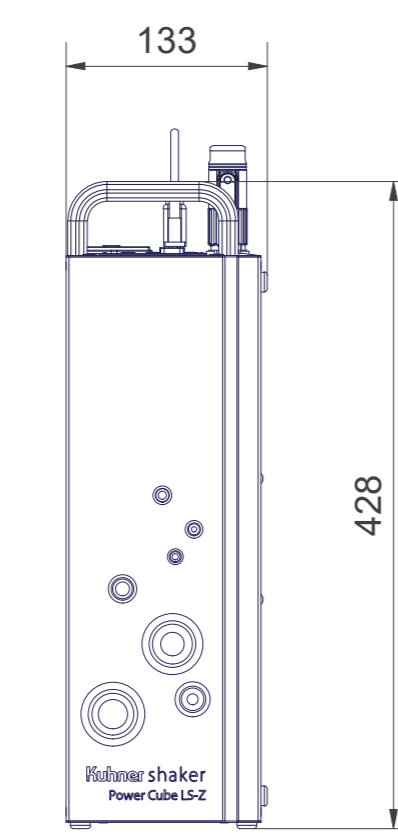

LS-Z
Shaker

LS-Z
Power Cube

LS-Z
Controller

Lab Shaker
LS-Z

Kuhner Kelvin+

Kuhner Kelvin+
Stapeladapter