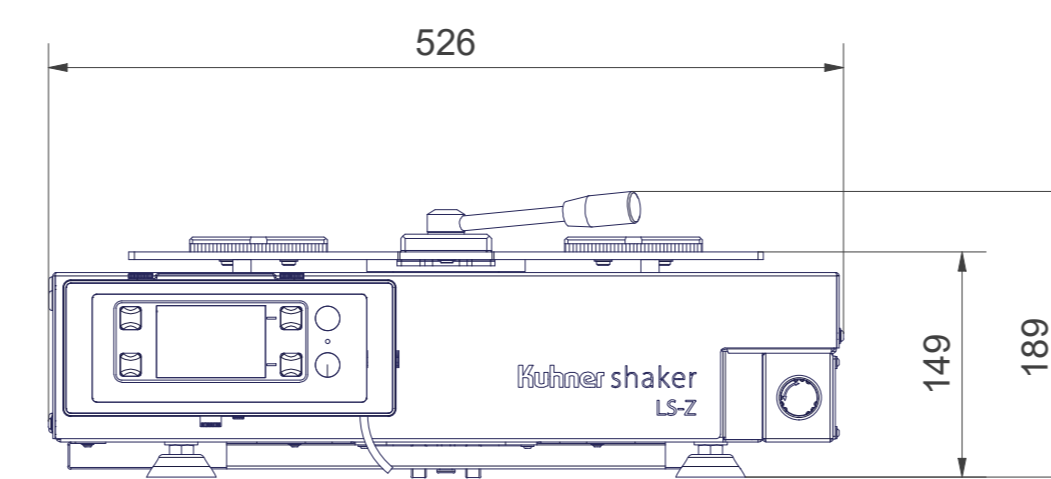

LS-Z
Shaker

LS-Z
Power Cube

LS-Z
Controller

Lab Shaker
LS-Z

Kuhner Kelvin+

Kuhner Kelvin+
Stapeladapter