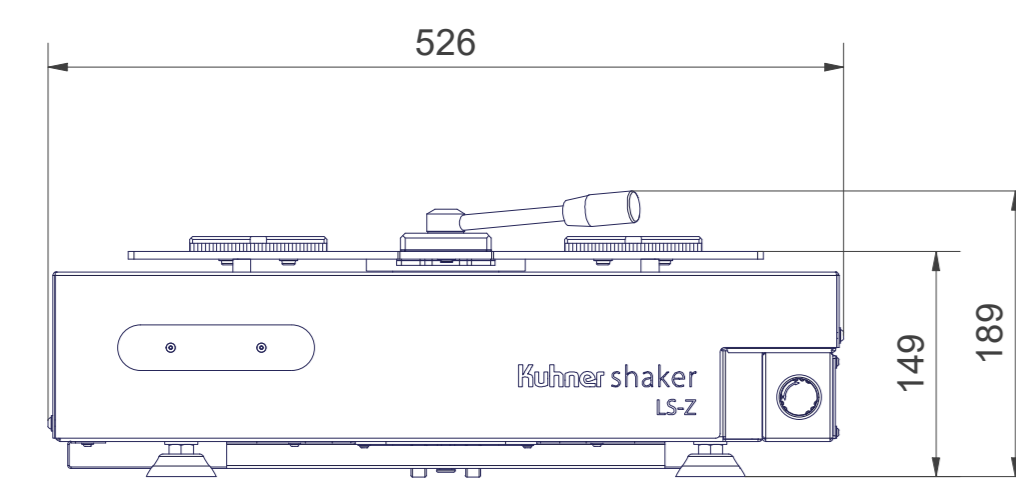

LS-Z
Shaker

LS-Z
Power Cube

LS-Z
Controller

Lab Shaker
LS-Z

Kuhner Kelvin+

Kuhner Kelvin+
Stapeladapter