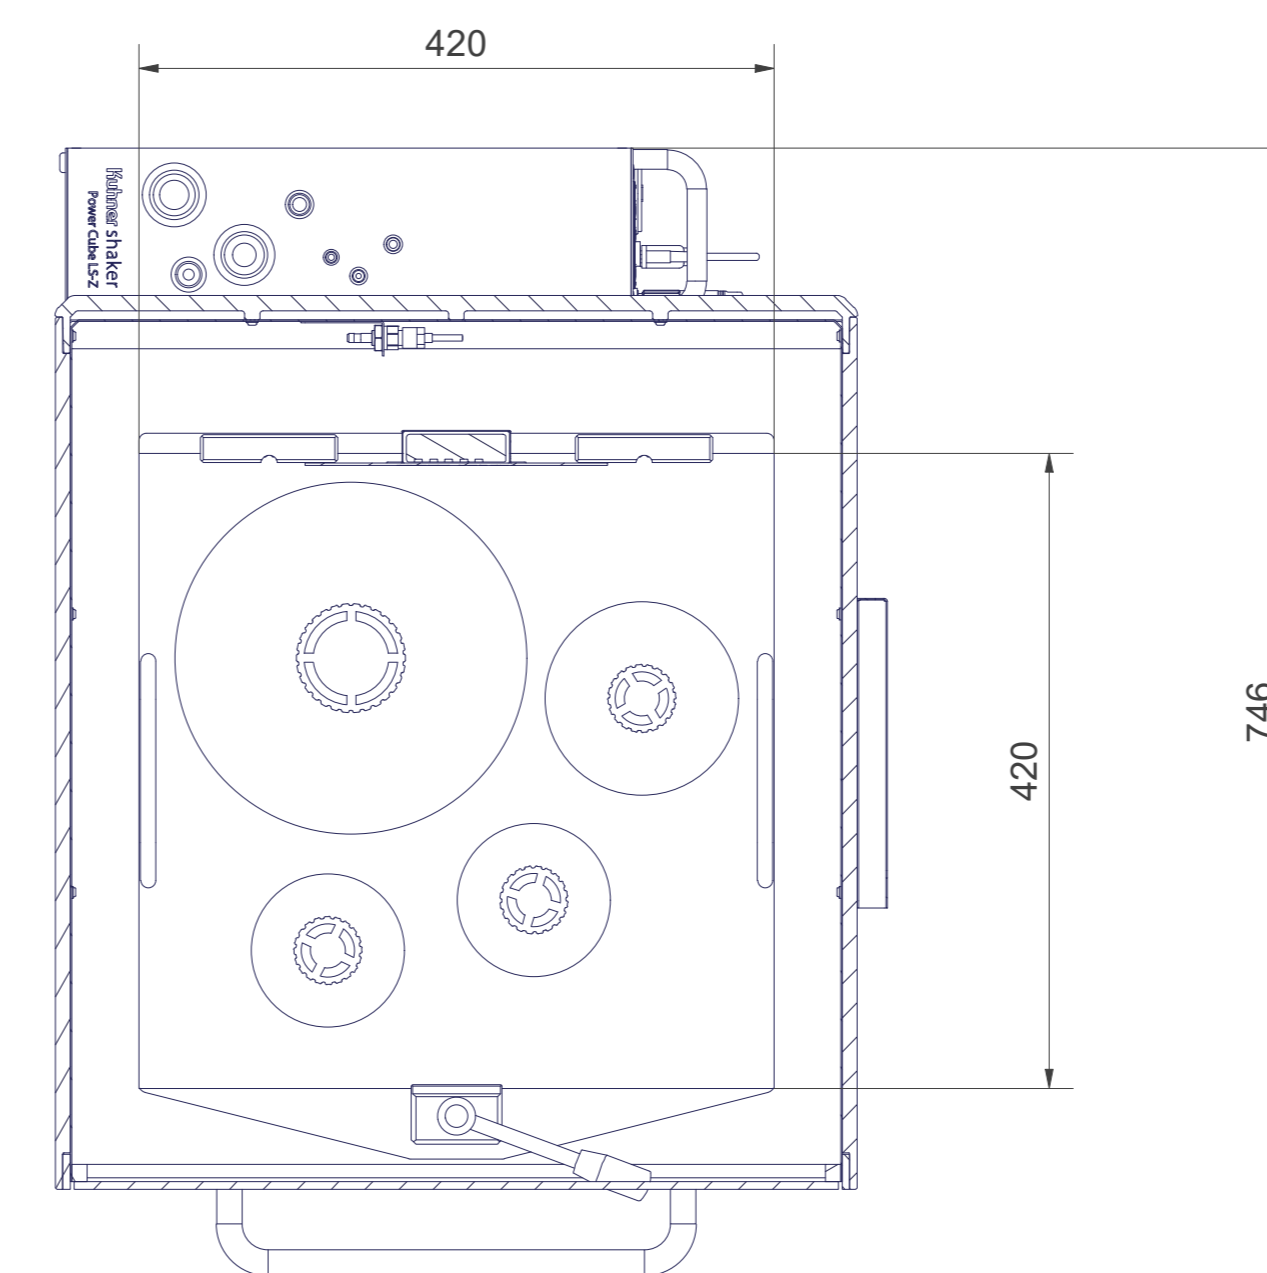

LS-Z
Shaker

LS-Z
Power Cube

LS-Z
Controller

Lab Shaker
LS-Z

Kuhner Kelvin+

Kuhner Kelvin+
Stapeladapter